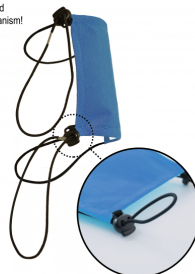

Made of high quality material. Strong buckle and elastic bands provides a good fit. Wide range of uses. Can be made with prints and ID-pockets. Measure: 15 x 28 cm.

---

**Categories:** [Garments, Arm Bands & Caps for Marking](#)

**Fabric** 100% Polyester, 160 g/m2

**Product Subtitle**

Armbands for industrial use and other events

New, improved closing mechanism!

**ADDITIONAL INFORMATION**

**Color**

Black, Fluo. Green, Fluo. Orange, Fluo. Red, Fluo. Yellow, Sky Blue,  
White