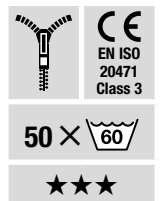

Road Constructions

Model 313 - VAKT

To be used when working with road constructions.

Complies with the Swedish Transport Administration authorities.

Thin hi-vis jacket with text on the chest and back, two zipper pockets, holders on shoulder front and loop for hanging.

Sizes: S – XXL

Fabric: 100% Polyester, 130 g/m²