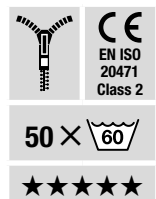

Paramedics - Reversible

Model 202 - Sjukvård

Green plate with text outside and inside "SJUKVÅRDSLEDARE/STAB" alternatively, "MEDICINSKT ANSVARIG/AVTRANSPORT ANSVARIG". Extra durable fabric, extra strong zipper, chest pocket, two large velcro closed pockets, internal pockets with zipper, holders on shoulder front and loop for hanging.

Sizes: S - 4XL

Fabric: 100% Polyester, 160 g/m²