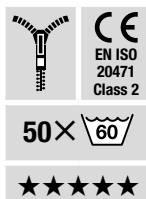

Rescue Services - Multi function

Model 230 - Räddning

Removable/turnable red plate for description of multi-function of the person wearing the vest with the text "RÄDDNING", "RÄDDNINGSLIDARE" has also red chess pattern reflective stripes over the shoulders. Two radio pockets, holders on shoulder front, pockets on the inside, two 3D pockets, pen pocket, holder for gloves, two D-rings and loop for hanging.

Sizes: S - XXL

Fabric: 80 % Polyester / 20 % Cotton

Paramedics

Model 202 - Sjukvård

Extra durable fabric, extra strong zipper, chest pocket, two large velcro closed pockets, internal pockets with zipper, holders on shoulder front and loop for hanging. Green plate with silver reflective text to show function. Can be ordered with green chess pattern over the shoulders to indicate a leader function.

Sizes: S - 4XL

Fabric: 100% Polyester, 160 g/m²