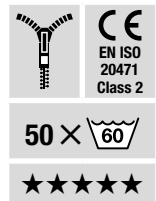

Rescue Services

Model 227 - Räddning

Red plate with the text "RÄDDNING" in silver reflective material front and back, "RÄDDNINGSLIDARE" has also got the red chess pattern reflective stripes over the shoulders. The vest are designed for easy access to the pockets on the rescue outfit.

Extra strong zipper and loop for hanging. The vest can also be printed with other text to describe the function of the person wearing this vest.

Sizes: L and XL/3XL (adjustable)

Fabric: 100% Polyester, 130 g/m²