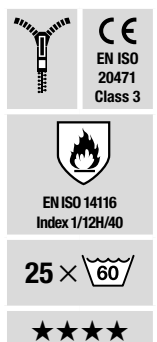

EN ISO 20471 Class 3

Class 3 provides the highest level of visibility, often used in high risk situations such as in heavy traffic.

306 STD

Short sleeved style with zipper

Large pockets with zipper closure, holders on shoulder front and loop for hanging.

Sizes: M – XXL

Fabric: 100% polyester, 130 g/m²

306 FR

Flame retardant: Limited flame spread

Two large pockets, holders on shoulder front and loop for hanging.

Sizes: M – XXL. 3XL and 4XL

Fabric: 100% polyester, 130 g/m²